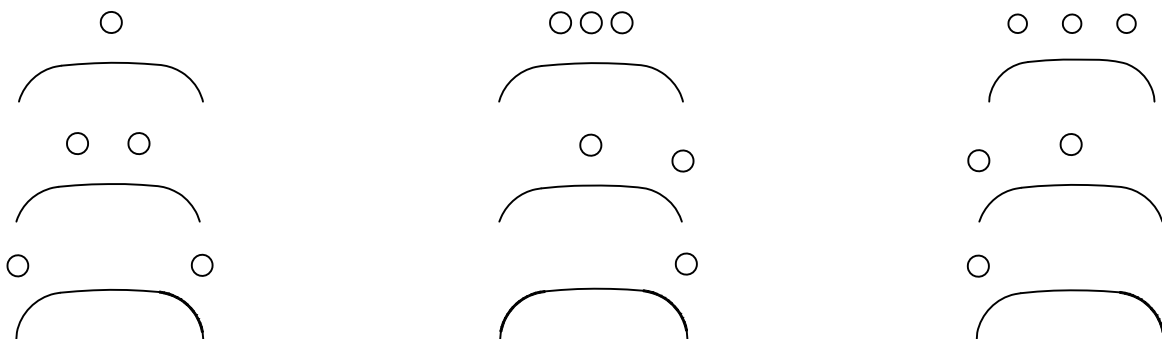

Rugby RS54

Single Bowl Undermount Sink

Rugby Sinks are crafted from high quality 304 Series stainless steel with 18/10 Chromium nickel content. When properly maintained Rugby stainless sink will retain their brilliant sheen for years to come.

- 18/10 Chromium Nickel Content
- Full Undercoating
- Sound Dampening Pad
- Fully Rated SGS and CSA Tested Products
- Limited Lifetime Warranty
- 18"wide x 21"deep Cabinet Required

Overall Size		Inside Bowl			Cutout Size		Minimum Cabinet Size
L	W	L	W	D	L	D	
12 5/8	15	10 3/4	13 1/8	7	10 1/4	12 5/8	18w x 21d

Hole Drilling Configurations

1 1/2" Diameter Faucet Holes

*Overall Size and Bowl Size will vary