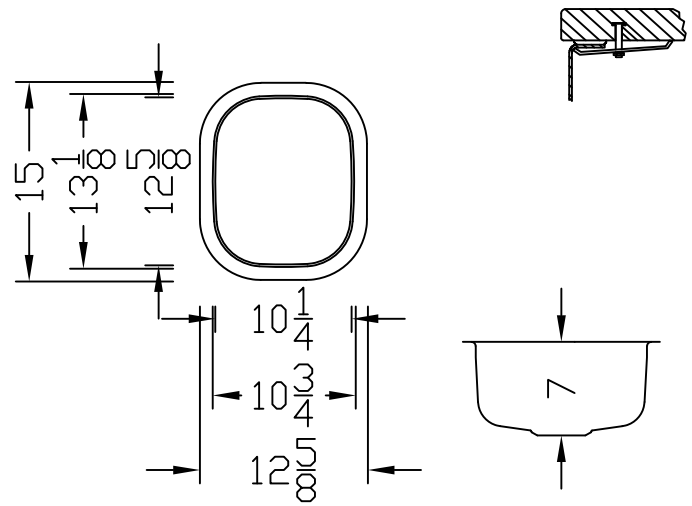

Rugby RS54

Single Bowl Undermount Sink

Rugby Sinks are crafted from high quality 304 Series stainless steel with 18/10 Chromium nickel content. When properly maintained Rugby stainless sink will retain their brilliant sheen for years to come.

- 18/10 Chromium Nickel Content
- Full Undercoating
- Sound Dampening Pad
- Fully Rated SGS and CSA Tested Products
- Limited Lifetime Warranty
- 18"wide x 21"deep Cabinet Required

Overall Size		Inside Bowl			Cutout Size		Minimum Cabinet Size
L	W	L	W	D	L	D	
12 5/8	15	10 3/4	13 1/8	7	10 1/4	12 5/8	18w x 21d

Hole Drilling Configurations

1 1/2" Diameter Faucet Holes

*Overall Size and Bowl Size will vary